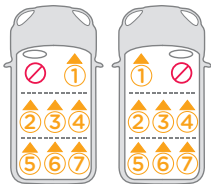

Joie™

verso™

child restraint

check my fit in your car

car seat-to-vehicle fit guide

Fahrzeugkompatibilitätsliste

Liste des véhicules compatibles

GB Vehicle Fitting Information