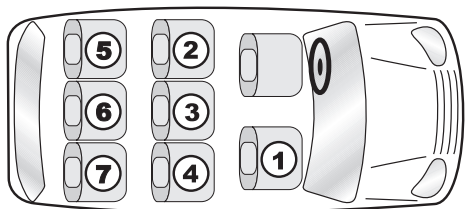

Altea -FR/ -XL/ Freetrack	2004		② ④
Ateca	06/16		② ④
Arosa 4	1998		② ④
Exeo	2009		① ② ④
Exeo	2009		② ④
Ibiza 5	2002	1,35m	② ④
Ibiza (6J)	2008		② ④
Ibiza (6K)	1993 -		② ④
Ibiza	2010		② ④
Ibiza	06/17		② ④
Leon	1998		② ④
Leon (P1)	2005	1,35m	② ④
Leon ;	2012		② ④
Leon III	2014		② ④
Mii 3	04/12		② ④
Mii 5	05/12		② ④
Toledo M1	1999 -		② ④
Toledo	2004		② ④
SKODA *			
Citigo 3 + 5 	06/12		② ④
Fabia III	11/14		② ④

Fabia III	01/15		② ④
Fabia III 	01/15		② ④
Felicia ;	1994 -		② ④
KODIAQ SUV	10/16		① ② ④
KODIAQ (NS) SUV	03/17		① ② ④
KAROQ	08/17		① ② ④
Octavia	1996 -		① ② ④
Octavia ;	2000 -	1,35m	② ④
Octavia II (Facelift 2009) ;	2004	1,35m	① ② ④
Octavia Tour Octavia Drive 	2004		② ④
Octavia II (Facelift) 	09/11		①
Octavia	11/12		① ② ④
Octavia Kombi u. RS Kombi	2012		② ④
Octavia	05/13		① ② ④
Octavia III (SE) Combi estate (Facelift)	03/17		① ② ④
Rapid (NH)	10/12		② ④
Roomster	2006		② ④
Superb ¹⁾	10/01		② ④
Superb II	2008		② ④
Superb	2010		② ④
Superb (Facelift) 	06/13		① ② ④
Superb ;	03/15		① ② ④