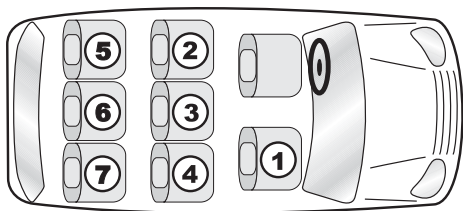

= i-SIZE BASE / i-SIZE FLEX BASE
	= i-SIZE FLEX BASE

XC70	2007		
XC70	08/11		
XC90 5+7	2002		
XC90 5+7	01/15		
XC90 (Facelift)	12/11		
VW *			
Amarok	2010		
CC	01/12		
Beetle	1998		
Beetle	2002		
Beetle (Facelift) 	2005		
Beetle 3	07/11		
Bora 	1999 - 2004		
Caddy ⁵⁾	2004		
Caddy ^{4) 5)}	09/10		
Caddy 4	05/15		
Cross Polo IV (Typ 9N3)	2006 - 2010		
EOS (Facelift 2010)	2006		
EOS (1F) (Facelift)	10/10		

Fox	04/05		
Golf IV	09/97 - 2003		
Golf IV Variant 	1999 - 2006		
Golf V	2003		
Golf V (R32)	09/05		
Golf V Plus ⁵⁾	2005		
Golf V Plus	2006 - 2009		
Golf V Variant 5	2007		
Golf VI	08/08		
Golf VI Variant (Facelift 2009) 	2009		
Golf VI (1K) 	06/11		
Golf VI Plus (Facelift)	2009		
Golf VII	08/12		
Golf VII (Facelift 2017)	2012		
Golf VII Sportsvan 	06/14		
Golf VII	09/13		
Golf VII (GTE) 	08/14		
Jetta VI	01/11		
Jetta VI (Facelift)	09/14		
Jetta Hybrid	03/13		
Lupo	1998 - 2005		
Passat (B6) ; (Facelift 2010)	2005