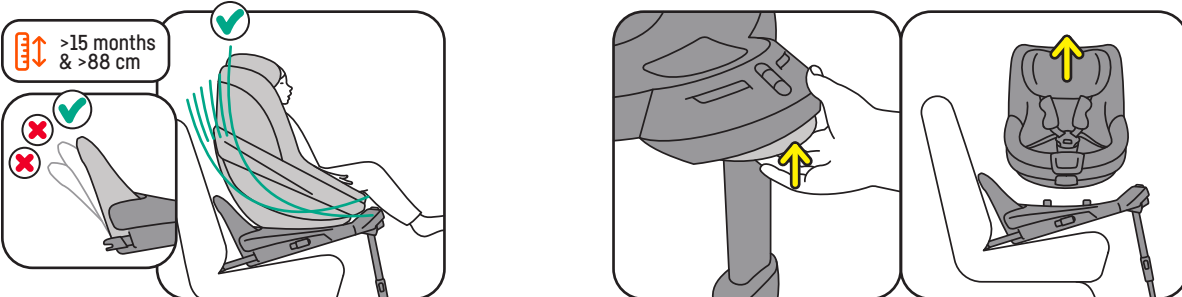

Quick Guide

BeSafe®

BeSafe Beyond 360 B

- Rear and forward facing
- 40 - 125 cm
- From birth until 6 years
- Max. weight: 22 kg

SCAN FOR MORE INFO

<https://hello.besafe.com/en/support/besafe-beyond-360-b>

support.global@besafe.com

www.besafe.com

! Safety steps:

1 Place the seat

2 Loosen the harness

3 Adjust the headrest height

4 Close the harness

5 Tighten the harness

6 Move the seat to driving direction

Optional steps:

Rotating the seat

Using the seat forward facing

Reclining the seat

Removing the seat from the base

Using the baby shell:

This Quick Guide is made of polypropylene. Please recycle according to your local regulations.