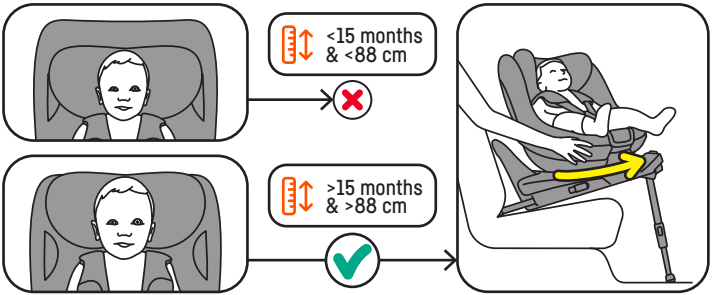

Quick Guide

BeSafe®

BeSafe Beyond 360 B

- Rear and forward facing
- 40 - 125 cm
- From birth until 6 years
- Max. weight: 22 kg

SCAN FOR MORE INFO

<https://hello.besafe.com/en/support/besafe-beyond-360-b>

support.global@besafe.com

www.besafe.com

! Safety steps:

1 Place the seat

2 Loosen the harness

3 Adjust the headrest height

4 Close the harness

5 Tighten the harness

6 Move the seat to driving direction

Optional steps:

Rotating the seat

Using the seat forward facing

Reclining the seat

Removing the seat from the base

Using the baby shell:

This Quick Guide is made of polypropylene. Please recycle according to your local regulations.