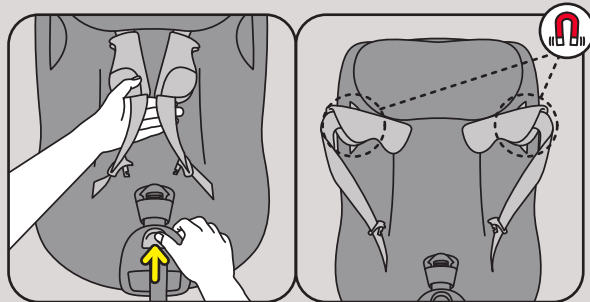

Quick Guide

BeSafe®

BeSafe Beyond 360 B

- Rear and forward facing
- 40 - 125 cm
- From birth until 6 years
- Max. weight: 22 kg

SCAN FOR MORE INFO

<https://hello.besafe.com/en/support/besafe-beyond-360-b>

support.global@besafe.com

www.besafe.com

! Safety steps:

1 Place the seat

2 Loosen the harness

3 Adjust the headrest height

4 Close the harness

5 Tighten the harness

6 Move the seat to driving direction

Optional steps:

Rotating the seat

Using the seat forward facing

Reclining the seat

Removing the seat from the base

Using the baby shell:

This Quick Guide is made of polypropylene. Please recycle according to your local regulations.