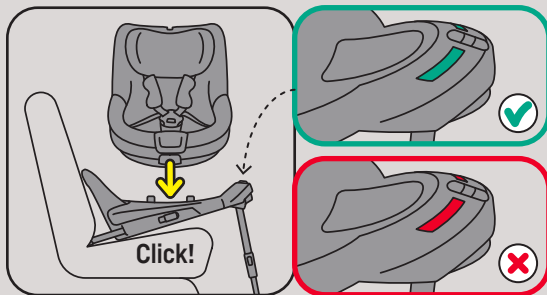

Quick Guide

BeSafe®

BeSafe Beyond 360 B

- Rear and forward facing
- 40 - 125 cm
- From birth until 6 years
- Max. weight: 22 kg

SCAN FOR MORE INFO

<https://hello.besafe.com/en/support/besafe-beyond-360-b>

support.global@besafe.com

www.besafe.com

! Safety steps:

1 Place the seat

2 Loosen the harness

3 Adjust the headrest height

4 Close the harness

5 Tighten the harness

6 Move the seat to driving direction

Optional steps:

Rotating the seat

Using the seat forward facing

Reclining the seat

Removing the seat from the base

Using the baby shell:

This Quick Guide is made of polypropylene. Please recycle according to your local regulations.