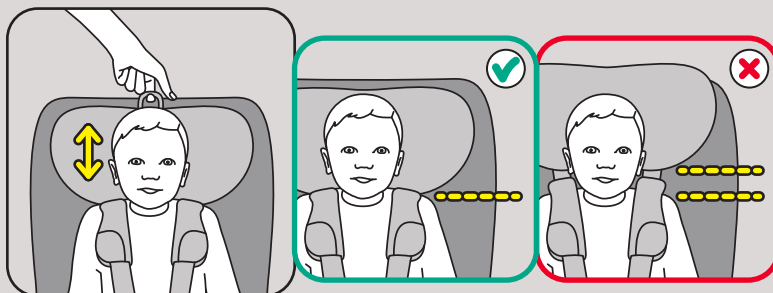

Quick Guide

BeSafe®

BeSafe Beyond 360 B

- Rear and forward facing
- 40 - 125 cm
- From birth until 6 years
- Max. weight: 22 kg

SCAN FOR MORE INFO

<https://hello.besafe.com/en/support/besafe-beyond-360-b>

support.global@besafe.com

www.besafe.com

! Safety steps:

1 Place the seat

2 Loosen the harness

3 Adjust the headrest height

4 Close the harness

5 Tighten the harness

6 Move the seat to driving direction

Optional steps:

Rotating the seat

Using the seat forward facing

Reclining the seat

Removing the seat from the base

Using the baby shell:

This Quick Guide is made of polypropylene. Please recycle according to your local regulations.