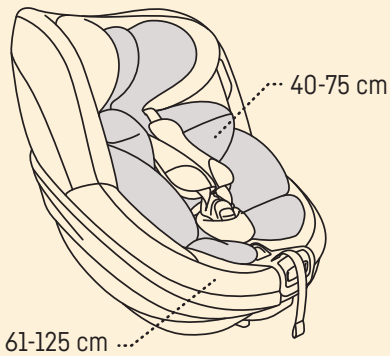

Quick Guide

BeSafe®

BeSafe Beyond 360 B

- Rear and forward facing
- 40 - 125 cm
- From birth until 6 years
- Max. weight: 22 kg

SCAN FOR MORE INFO

<https://hello.besafe.com/en/support/besafe-beyond-360-b>

support.global@besafe.com

www.besafe.com

! Safety steps:

1 Place the seat

2 Loosen the harness

3 Adjust the headrest height

4 Close the harness

5 Tighten the harness

6 Move the seat to driving direction

Optional steps:

Rotating the seat

Using the seat forward facing

Reclining the seat

Removing the seat from the base

Using the baby shell:

This Quick Guide is made of polypropylene. Please recycle according to your local regulations.