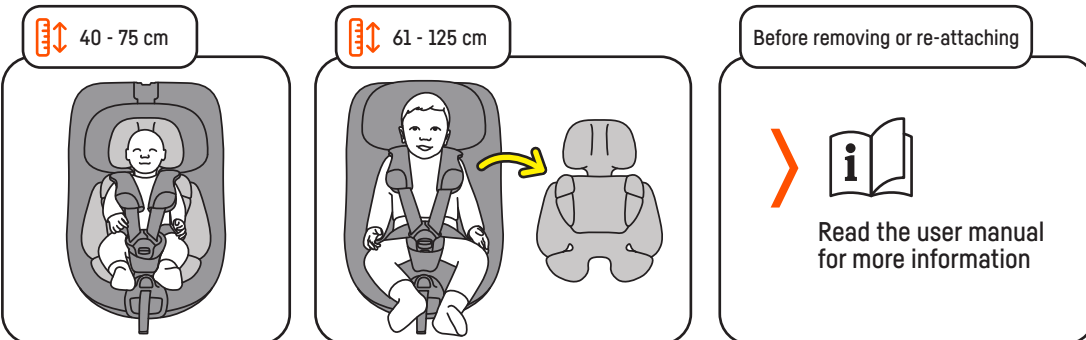

www.besafe.com

! Safety steps:

1 Place the seat

2 Loosen the harness

3 Adjust the headrest height

4 Close the harness

5 Tighten the harness

6 Move the seat to driving direction

Optional steps:

Rotating the seat

Using the seat forward facing

Reclining the seat

Removing the seat from the base

Using the baby shell:

This Quick Guide is made of polypropylene. Please recycle according to your local regulations.