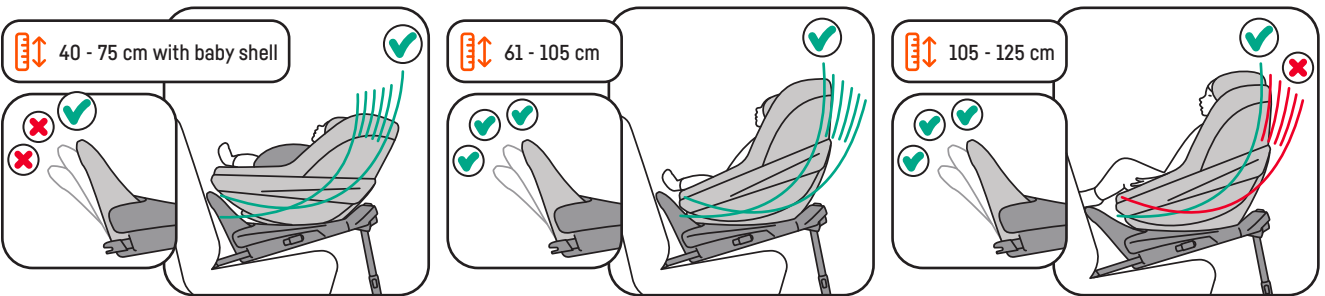

Quick Guide

BeSafe®

BeSafe Beyond 360 B

- Rear and forward facing
- 40 - 125 cm
- From birth until 6 years
- Max. weight: 22 kg

SCAN FOR MORE INFO

<https://hello.besafe.com/en/support/besafe-beyond-360-b>

support.global@besafe.com

www.besafe.com

! Safety steps:

1 Place the seat

2 Loosen the harness

3 Adjust the headrest height

4 Close the harness

5 Tighten the harness

6 Move the seat to driving direction

Optional steps:

Rotating the seat

Using the seat forward facing

Reclining the seat

Removing the seat from the base

Using the baby shell:

This Quick Guide is made of polypropylene. Please recycle according to your local regulations.