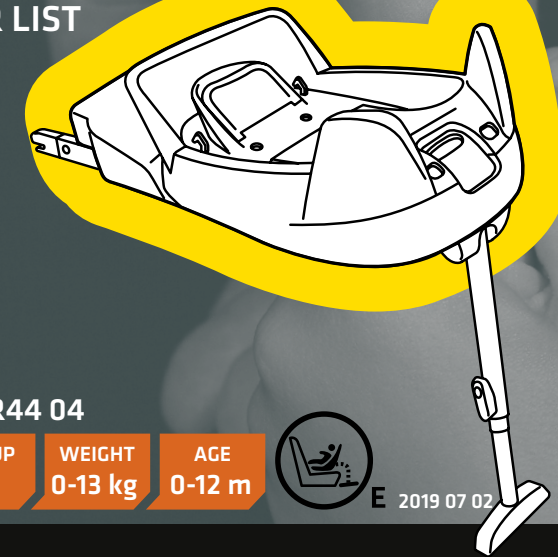

CAR LIST

ECE R44 04

GROUP 0+ WEIGHT 0-13 kg AGE 0-12 m

HTS BeSafe as

N-3535 Krøderen, Norway - www.besafe.com

Recommendation list for cars and installation of iZi Go Isofix

The iZi Go Isofix is a semi-universal Isofix child restraint system. It is approved to regulation 44.04 series of amendments for general use in vehicles fitted with Isofix anchorage systems. It will fit vehicles with positions approved as Isofix positions (as detailed in the vehicle handbook), depending on category of the child and of the fixture. The mass group and the Isofix size class for which this device is intended is : D. The iZi Go Isofix is suitable for fixing into the seat positions of the cars listed below, providing approved Isofix points are fitted and available. Seat positions in other cars may also be suitable to accept this child restraint, however we have not yet tested that Combination of car and iZi Go Isofix seat. If in doubt, consult either BeSafe or the retailer. For updated carlist see: www.besafe.com

When the support leg is positioned on a storage compartment in front of the car seat, this compartment has to be completely filled up with Expanded Poly Styreen foam (EPS), so that the cover can hold the forces of the support leg. Consult the car dealer, if they offer a special solution or if the storage compartment is strong enough. When the floor under the floor support is insufficient to hold the forces you can not use the iZi Go Isofix in this position of the car. Carseat positions marked with * can have a storage compartment in front of the seat. Isofix anchorage in the passenger seat (position 1) are normally offered as option, so depending on the model this position can be available or not.

BeSafe recommends to install the iZi Go Isofix in all vehicle seat positions which are intended to be used and check installation, available space in the vehicle and position of the child, to verify if the iZi Go Isofix is acceptable for your situation.